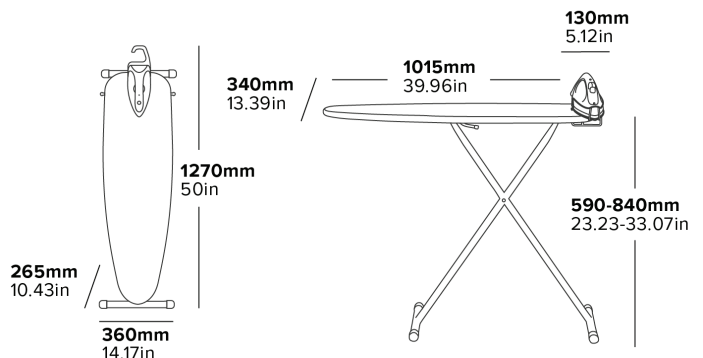

**DUAL SIDED OPENING MECHANISM**  
Designed for left and right hand users

**180° ROTATING IRON REST**  
Designed for left and right hand users

**STEAM FLOW MESH BOARD**  
Allows steam to pass through clothing for effective ironing

**Specification**

Light Grey  
5.9kg  
2000W iron  
3m cable length

<b>3 YEAR ELECTRICAL GUARANTEE</b>	<b>HOTEL SPECIFIED</b>	<b>BRITISH DESIGNED</b>	<b>AUTO-OFF 30 SEC</b>	<b>AUTO-OFF 8 MINS</b>	<b>NON-STICK SOLEPLATE</b>
<b>ANTI DRIP</b>	<b>STEAM-FLOW MESH BOARD</b>	<b>MULTISURFACE FEET</b>	<b>7 HEIGHT POSITIONS</b>	<b>ANTI-THEFT PROTECTED</b>	

Dimensions: 265mm (10.43in) x 360mm (14.17in) x 1270mm (50in) x 340mm (13.39in) x 1015mm (39.96in) x 130mm (5.12in) x 590-840mm (23.23-33.07in)