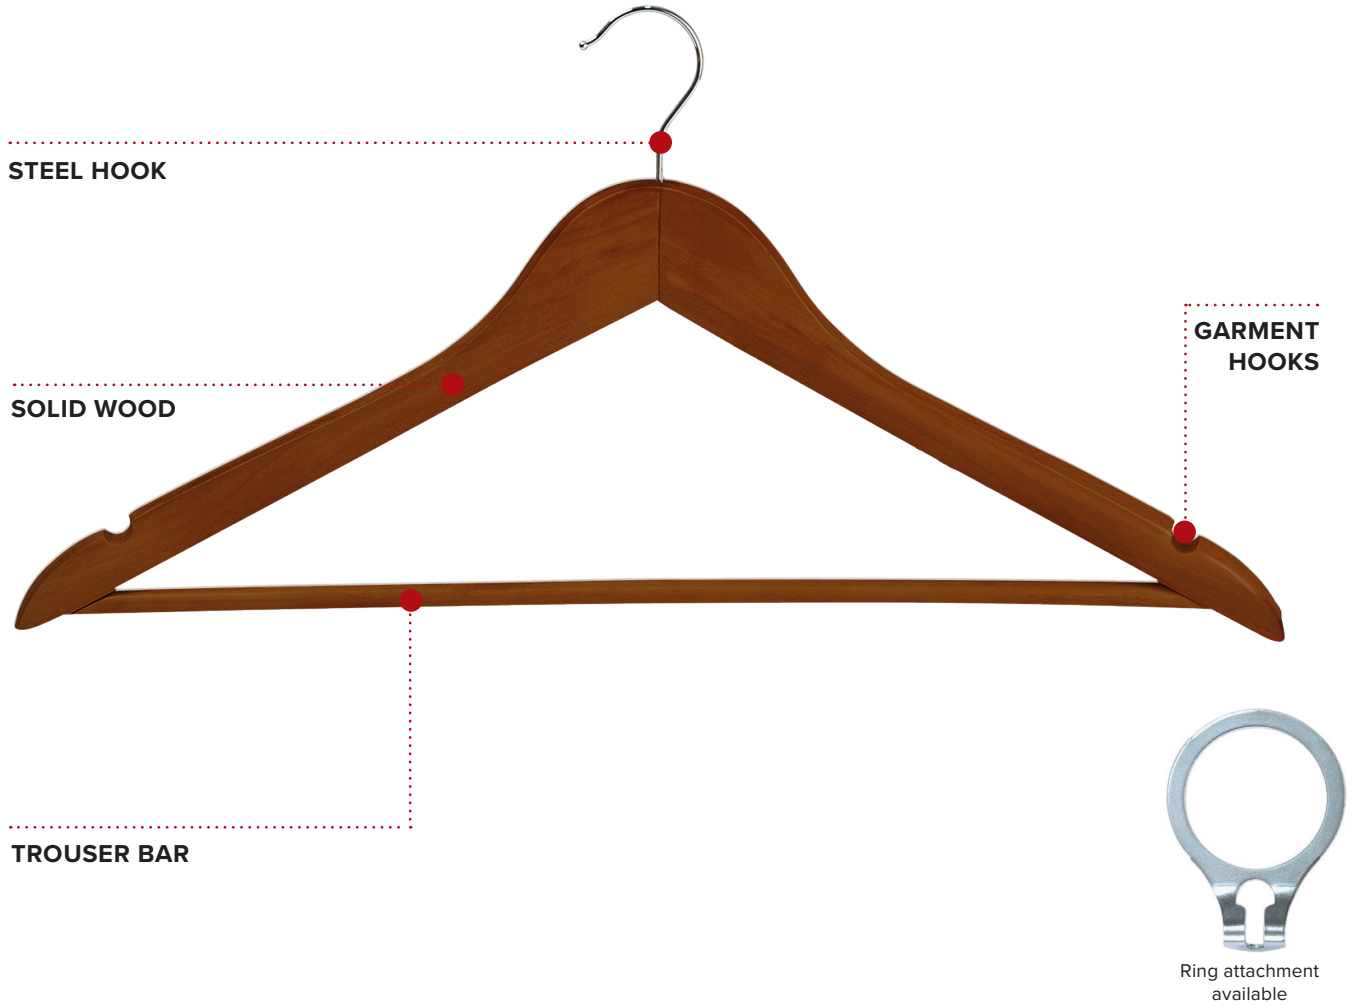

# CHELSEA GUEST HANGER

**Specification**  
Dark Wood  
0.10kg