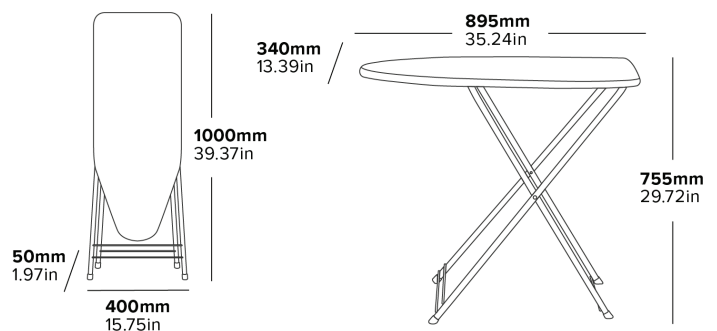

STEAM FLOW MESH BOARD

Allows steam to pass through clothing for effective ironing

COMPACT BOARD SIZE

Accommodates smaller wardrobe spaces

- Light weight
- Durable black powder coated legs & frame
- Deck chair mechanism
- Felt backed replaceable cover

Specification

Light Grey
3.0kg

TABLE À REPASSER BERKSHIRE COMPACT

COUVERTURE ALUMINISÉE ANTI-BRÛLURES

Reflète la chaleur pour un repassage sûr, rapide et efficace, aide à prévenir les taches de chaleur

LÉGÈRE